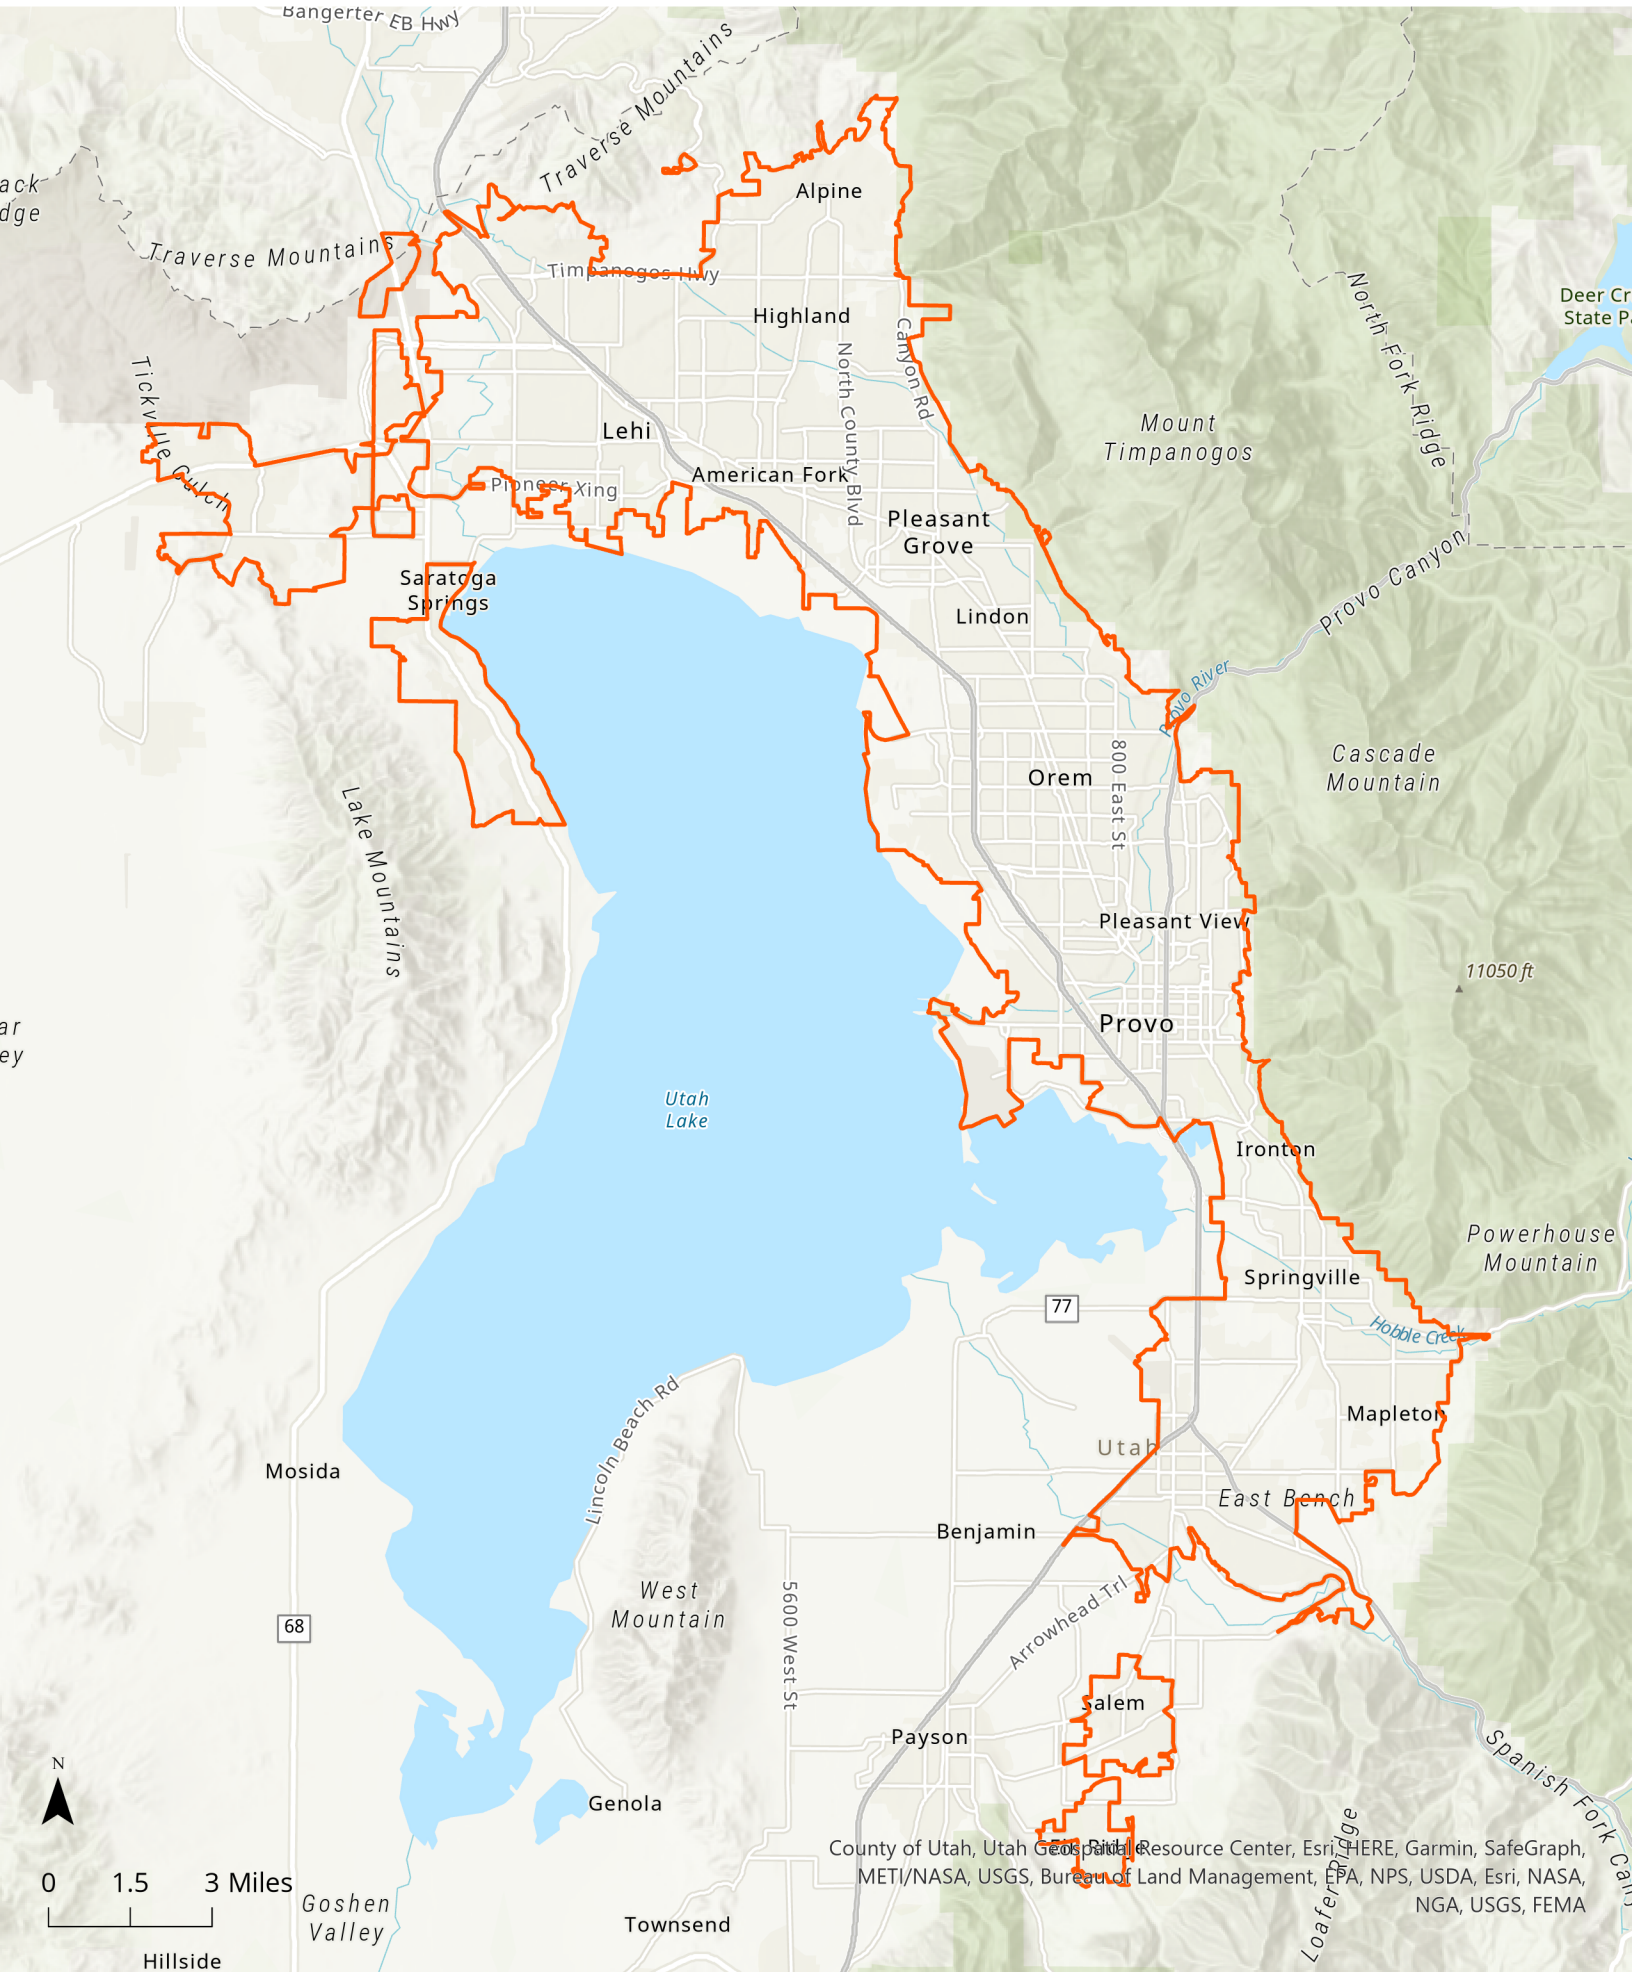

Provo/Orem Urbanized Planning Area

 2020 Urbanized Area

County of Utah, Utah Geospatial Resource Center, Esri, HERE, Garmin, SafeGraph, METI/NASA, USGS, Bureau of Land Management, EPA, NPS, USDA, Esri, NASA, NGA, USGS, FEMA