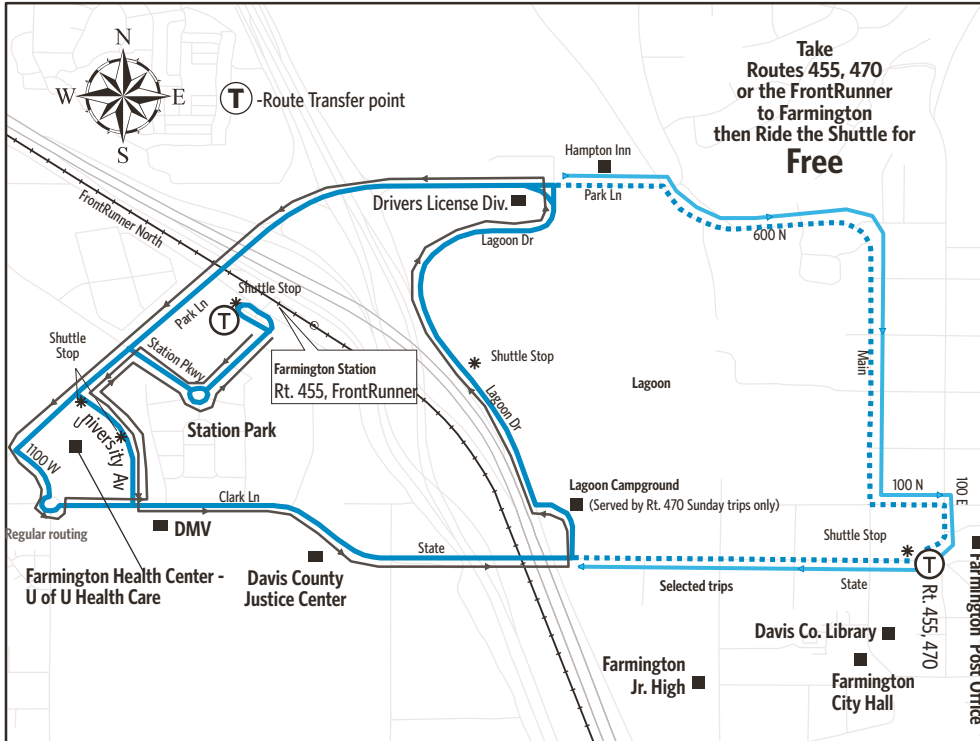

Rt 667 Lagoon/Station Park Shuttle

For Information Call 801-RIDE-UTA (801-743-3882)
outside Salt Lake County 888-RIDE-UTA (888-743-3882)
www.rideuta.com

667

HOW TO USE THIS SCHEDULE

Determine your timepoint based on when you want to leave or when you want to arrive. Read across for your destination and down for your time and direction of travel. A route map is provided to help you relate to the timepoints shown. Weekday, Saturday & Sunday schedules differ from one another.

Lagoon is only open until 9pm
May 6, 13, 20, 27.

All trips will run after May 27.

SEE SOMETHING? SAY SOMETHING!

To contact UTA police:
Call: 801-287-EYES (801-287-3937)
Or Text UTATIP and your tip to 274637