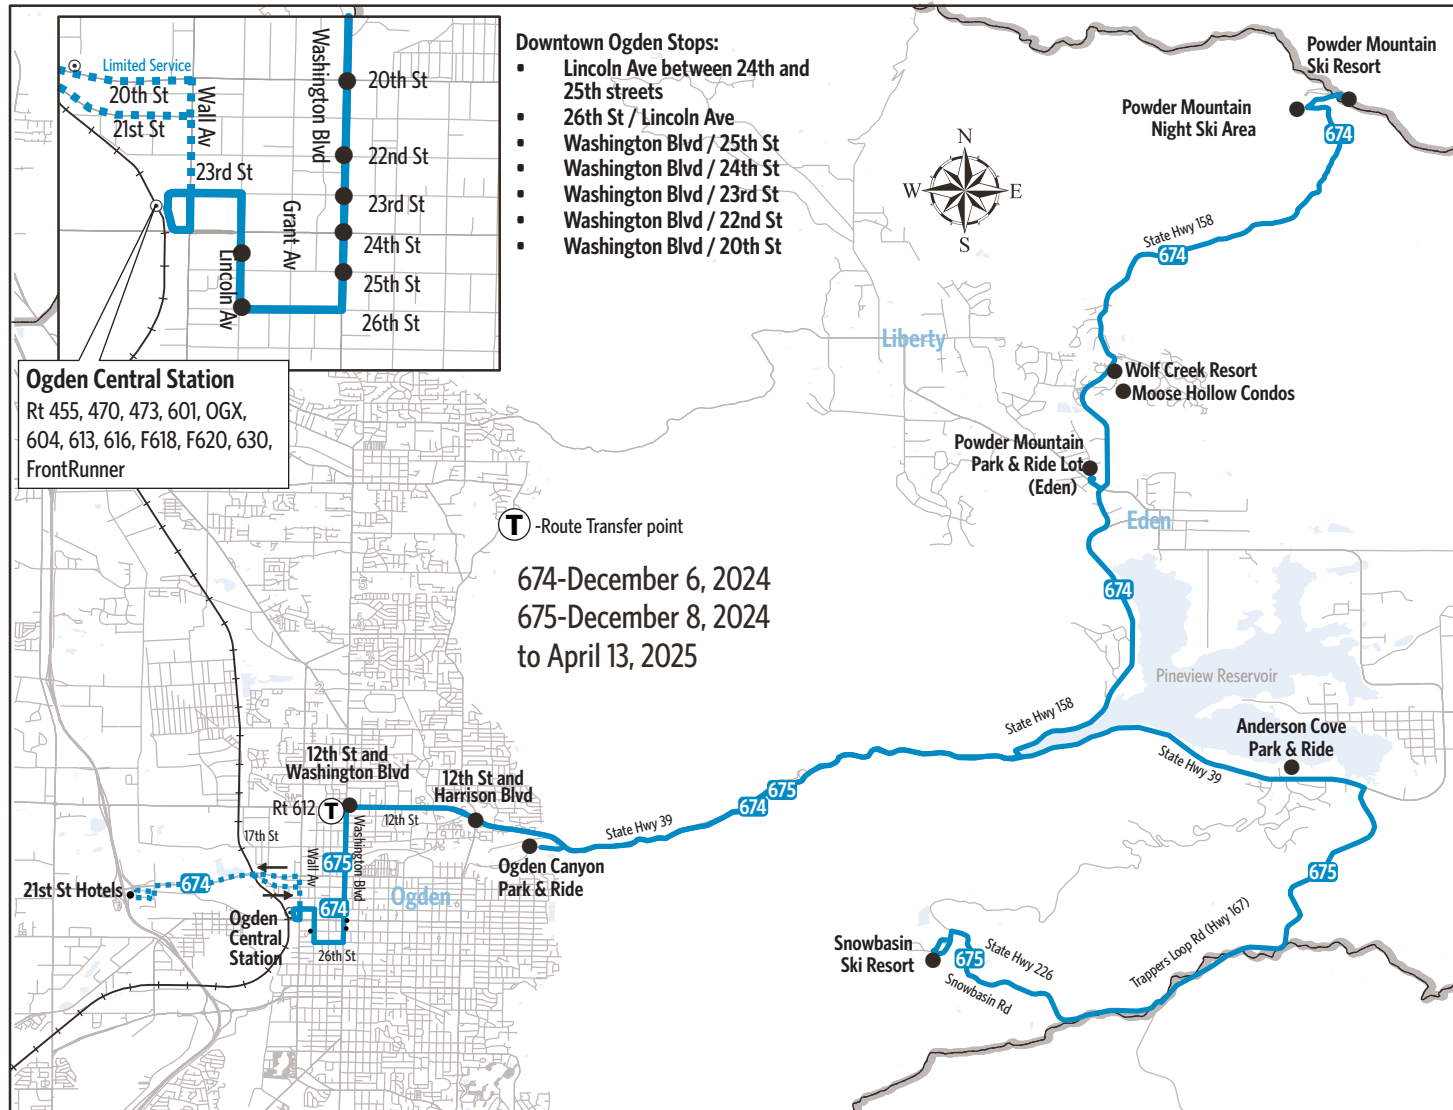

Ogden Ski Service

Route 674 to Powder Mountain Resort Route 675 to Snowbasin Resort

For Information Call 801-RIDE-UTA (801-743-3882)
outside Salt Lake County 888-RIDE-UTA (888-743-3882)
www.rideuta.com

674, 675

HOW TO USE THIS SCHEDULE

Determine your timepoint based on when you want to leave or when you want to arrive. Read across for your destination and down for your time and direction of travel. A route map is provided to help you relate to the timepoints shown. Weekday, Saturday & Sunday schedules differ from one another.

In order to accommodate the arrival of most passengers on this route, express trips may leave early from destination timepoints

675 Sunday - Saturday To Snowbasin

Ogden Central	24th St & Lincoln Ave	26th St & Lincoln Ave	25th St & Washington Blvd	23rd St & Washington Blvd	12th St & Washington	Ogden Canyon Park & Ride	Snowbasin Ski Resort
545a	548a	550a	551a	553a	558a	604a	644a
645	648	650	651	653	658	704	744
730	733	735	736	738	743	749	829
801	804	806	807	809	814	820	900
901	904	906	907	909	914	920	1000
1001	1004	1006	1007	1009	1014	1020	1100
1101	1104	1106	1107	1109	1114	1120	1200p
1201p	1204p	1206p	1207p	1209p	1214p	1220p	100

To Ogden Station

DESTINATION TIMEPOINTS									
Snowbasin Ski Resort	Ogden Canyon Park & Ride	12th St & Washington Blvd	23rd St & Washington Blvd	25th St & Washington Blvd	26th St & Grant Ave (WB)	24th St & Lincoln	Ogden Central		
1240p	115p	120p	126p	128p	129p	132p	135p		
140	215	220	226	228	229	232	235		
240	315	320	326	328	329	332	335		
330	405	410	416	418	419	422	425		
415	450	455	501	503	504	507	510		
445	520	525	531	533	534	537	540		
515	550	555	601	603	604	607	610		